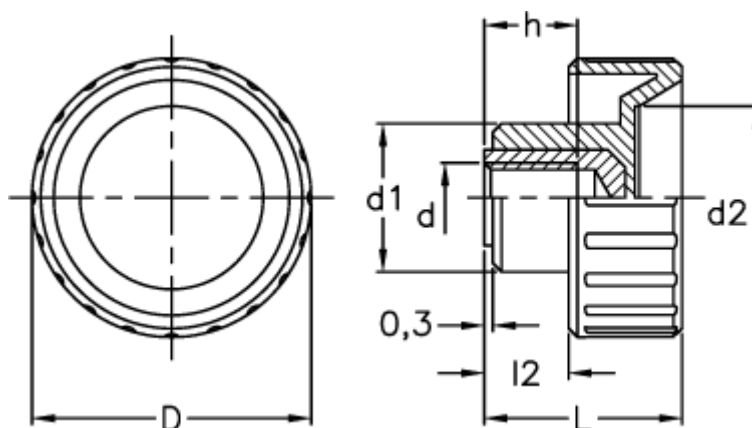

Data Sheet

Article number: 2302006322
Description: E+G Fluted grip knob
BT.16 B-M5

Measures

d	= 16
d1	= 11
d2	= 9
d 6H	= M5
h	= 6
L	= 13.0
l2	= 5.0